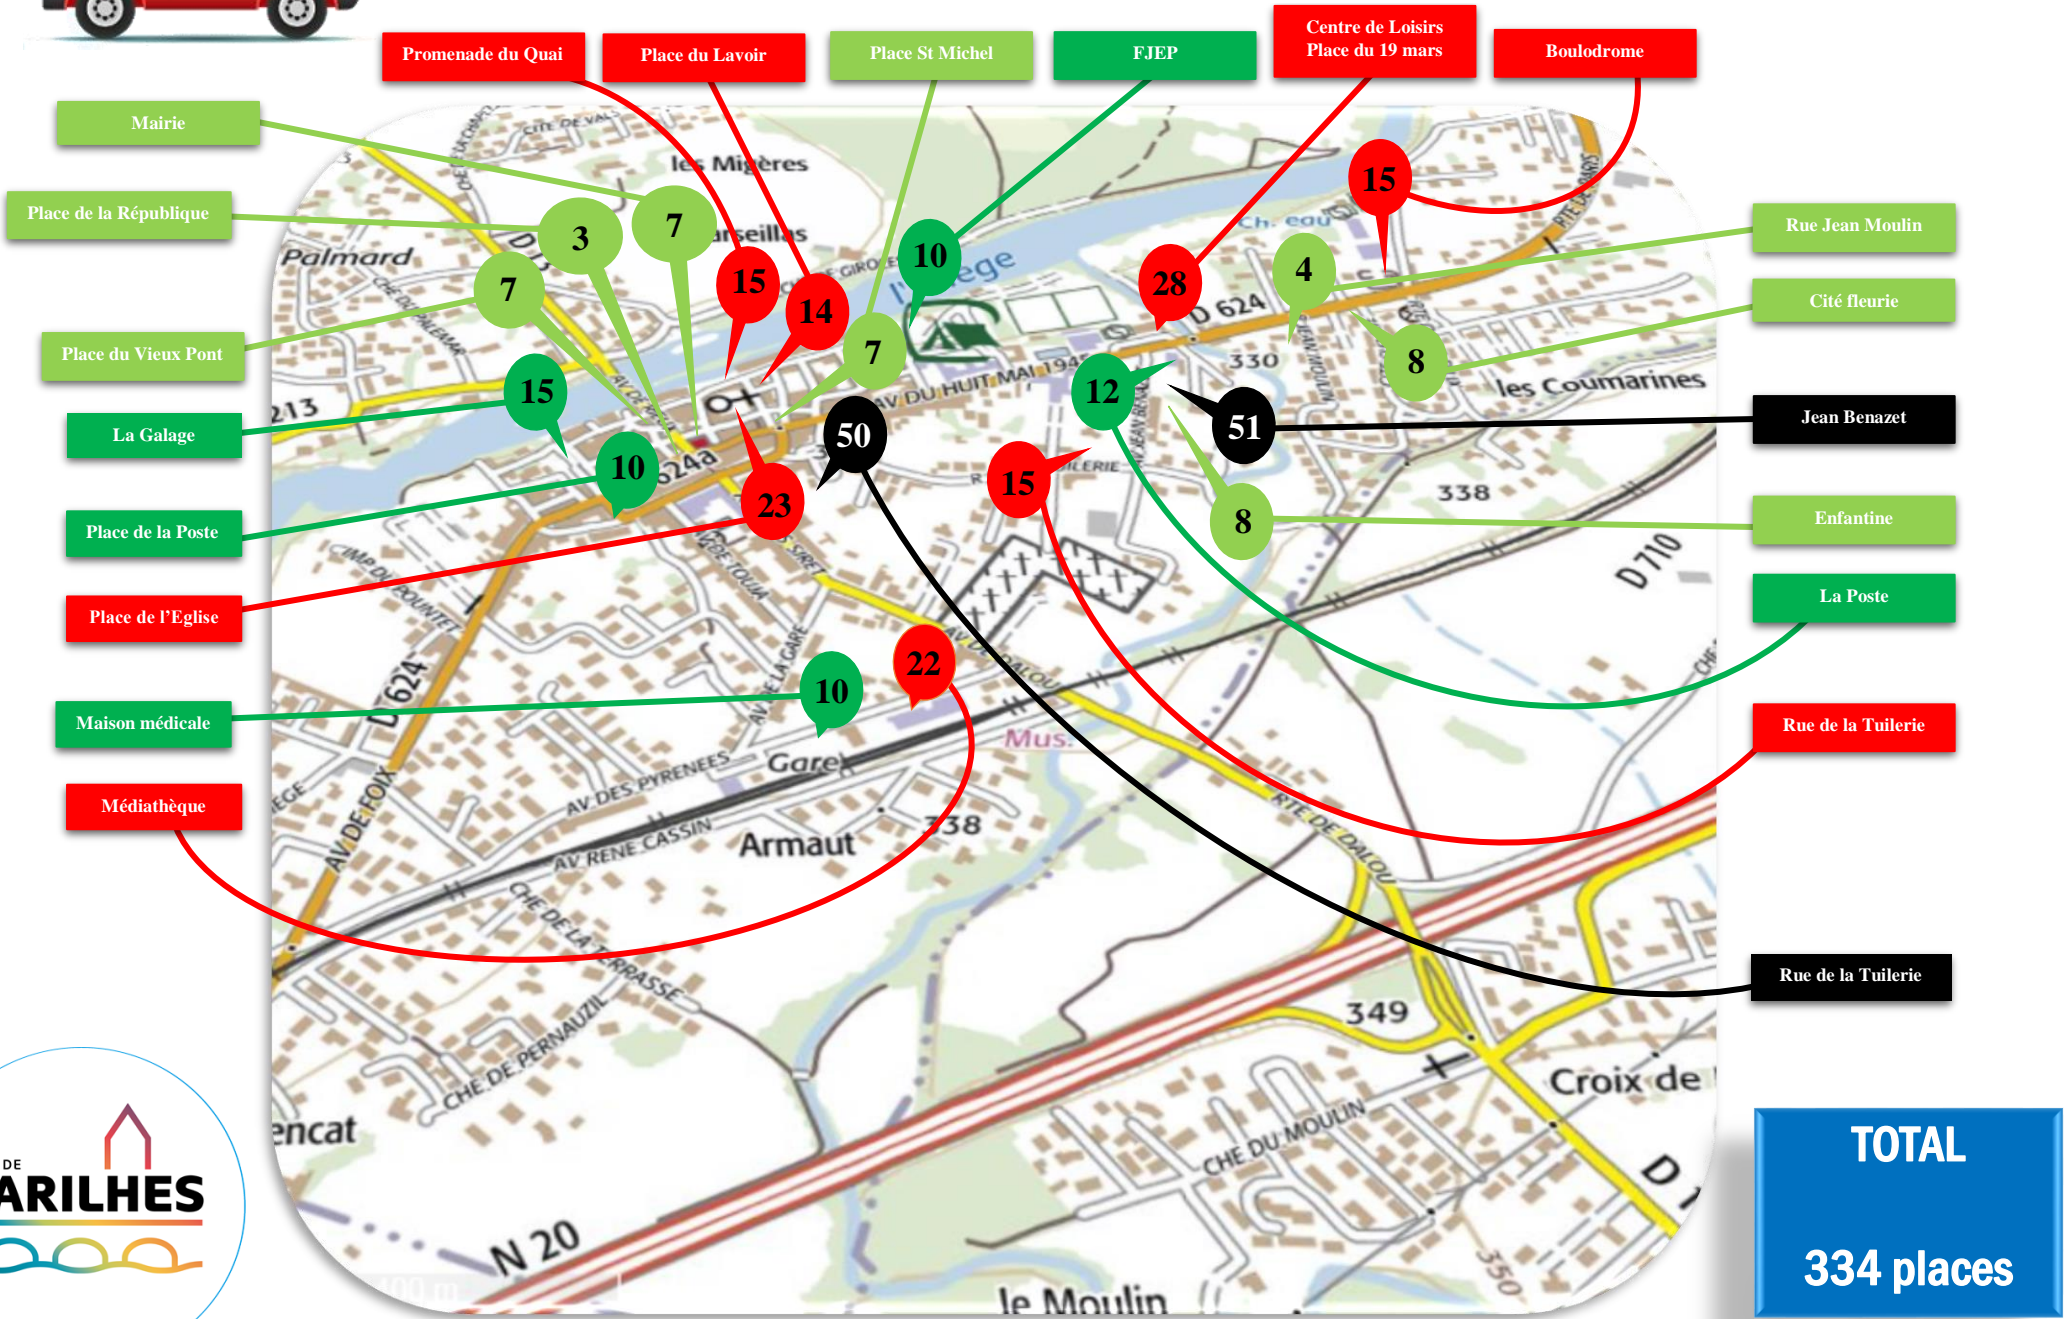

# Places de Parkings - VARILHES

**TOTAL**  
**334 places**